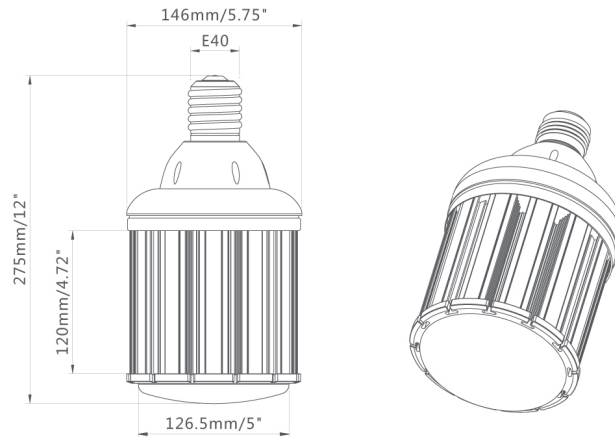

Product	WIN-CB-22W
Watts	22W
Base	E26
Beam Angle	360°
Lumens	>2800
Replacing (HPS/MHL/HID)	400W
Color Temperature (K)	1,700-7,000
IP Rating	IP64
Rated Life	50,000 Hours

Samsung
LM561B

MEAN WELL

E40

JAE
Connector

DIMENSIONS

LUMINOUS EMITTANCE