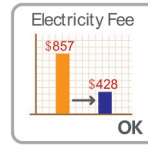

Product	WIN-CB-22W
Watts	22W
Base	E26
Beam Angle	360°
Lumens	>2800
Replacing (HPS/MHL/HID)	400W
Color Temperature (K)	1,700-7,000
IP Rating	IP64
Rated Life	50,000 Hours

Samsung
LM561B

MEAN WELL

E40

JAE
Connector