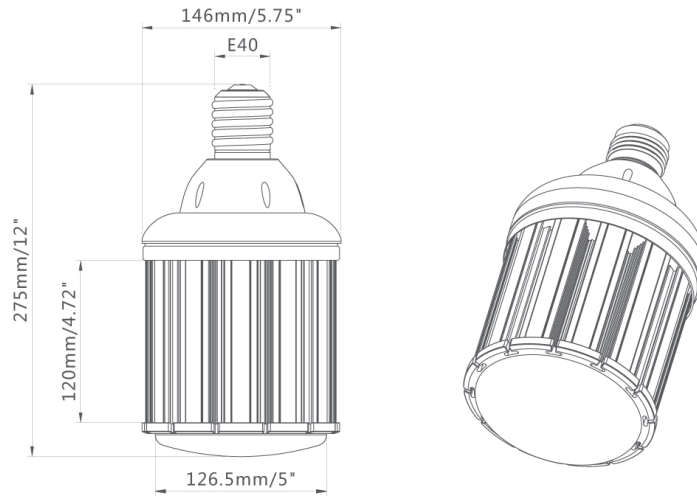

LED
CORN BULBS
120W

Product	WIN-CB-120W
Watts	120W
Base	E39
Beam Angle	360°
Lumens	>14200
Replacing (HPS/MHL/HID)	400W
Color Temperature (K)	1,700-7,000
IP Rating	IP64
Rated Life	50,000 Hours

Samsung LM561B

MEAN WELL

E40

JAE Connector

DIMENSIONS

LUMINOUS EMITTANCE