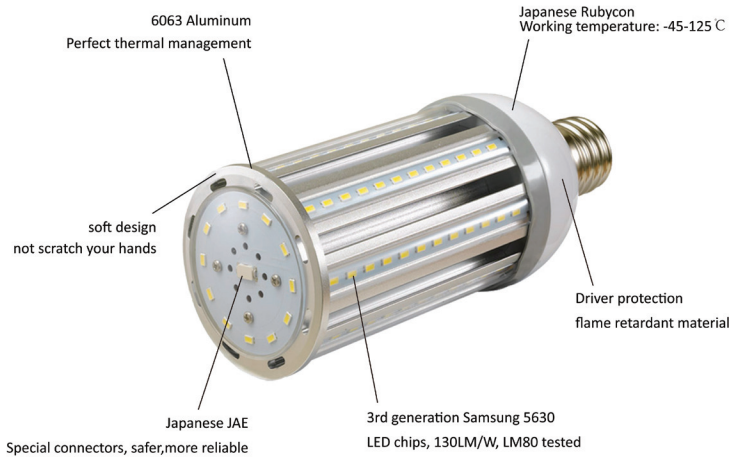

LED
CORN BULBS
120W

Product	WIN-CB-120W
Watts	120W
Base	E39
Beam Angle	360°
Lumens	>14200
Replacing (HPS/MHL/HID)	400W
Color Temperature (K)	1,700-7,000
IP Rating	IP64
Rated Life	50,000 Hours

Samsung LM561B

MEAN WELL

E40

JAE Connector

DIMENSIONS

LUMINOUS EMITTANCE