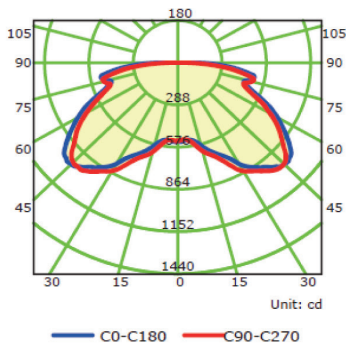

Product	WIN-CAN-70W
Watts	70W
Lumens	5900
Color Temperature (K)	5000K (4000K available)
IP Rating	IP65
Rated Life	50,000 Hours

Illuminance at a Distance

Luminous Intensity Distribution Curve

Illuminance at a Distance