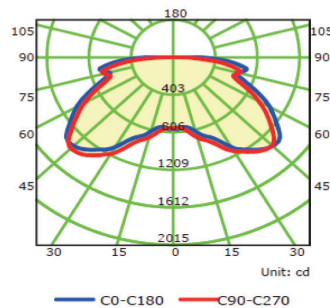

Product	WIN-CAN-70W
Watts	70W
Lumens	5900
Color Temperature (K)	5000K (4000K available)
IP Rating	IP65
Rated Life	50,000 Hours

Illuminance at a Distance

Luminous Intensity Distribution Curve

Illuminance at a Distance