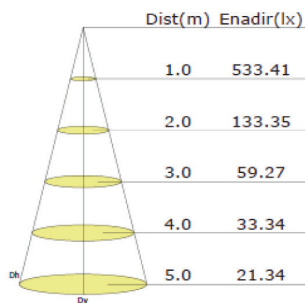

Product	WIN-CAN-70W
Watts	70W
Lumens	5900
Color Temperature (K)	5000K (4000K available)
IP Rating	IP65
Rated Life	50,000 Hours

Illuminance at a Distance

Luminous Intensity Distribution Curve

Illuminance at a Distance