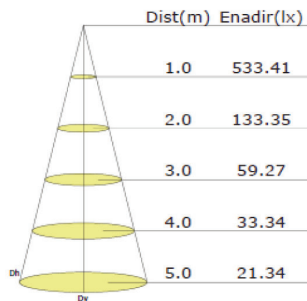

Product	WIN-CAN-45W
Watts	45W
Lumens	4000
Color Temperature (K)	5000K (4000K available)
IP Rating	IP65
Rated Life	50,000 Hours

Illuminance at a Distance

Luminous Intensity Distribution Curve

Illuminance at a Distance