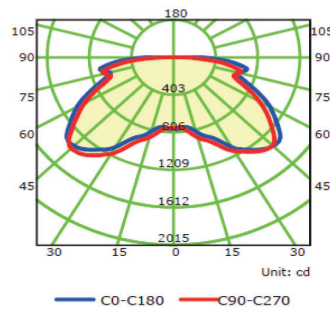

Product	WIN-CAN-45W
Watts	45W
Lumens	4000
Color Temperature (K)	5000K (4000K available)
IP Rating	IP65
Rated Life	50,000 Hours

Illuminance at a Distance

Luminous Intensity Distribution Curve

Illuminance at a Distance