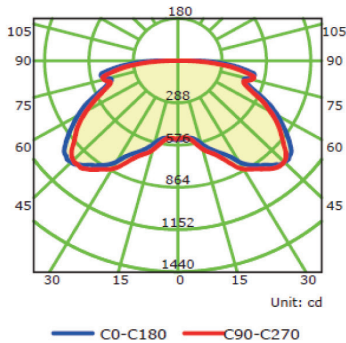

Product	WIN-CAN-45W
Watts	45W
Lumens	4000
Color Temperature (K)	5000K (4000K available)
IP Rating	IP65
Rated Life	50,000 Hours

Illuminance at a Distance

Luminous Intensity Distribution Curve

Illuminance at a Distance