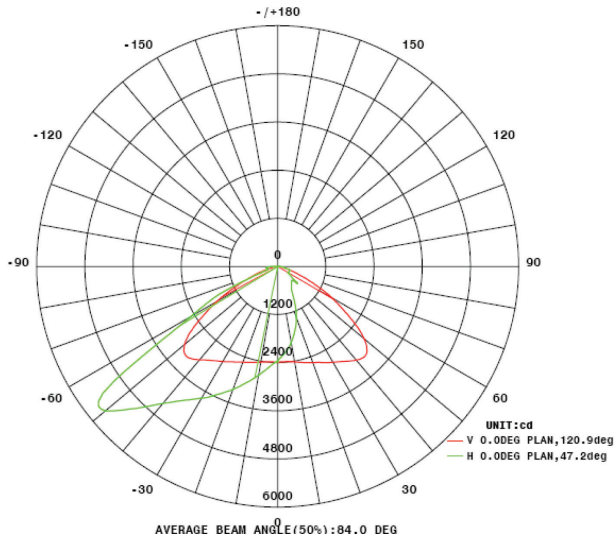

Product	WIN-SB-300W
Watts	300W
Beam Angle	60° / 90° / 120°
Lumens	30000LM
Color Temperature (K)	5000K (Warm White (2700-3500K) & Cool (5000-7000K) available)
IP Rating	IP65
Rated Life	50,000 Hours

LUMINOUS SPOT

DIMENSIONS

INSTRUCTIONS FOR INSTALLATION