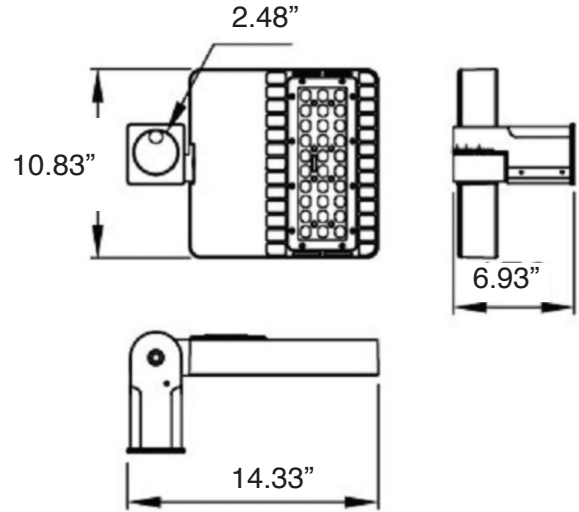

Product	WIN-SB-300W
Watts	300W
Beam Angle	60° / 90° / 120°
Lumens	30000LM
Color Temperature (K)	5000K (Warm White (2700-3500K) & Cool (5000-7000K) available)
IP Rating	IP65
Rated Life	50,000 Hours

LUMINOUS SPOT

DIMENSIONS

INSTRUCTIONS FOR INSTALLATION