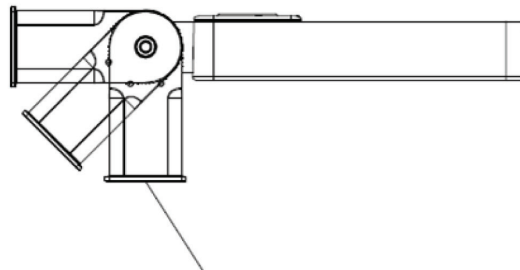

INSTRUCTIONS FOR INSTALLATION

Rotate adapter