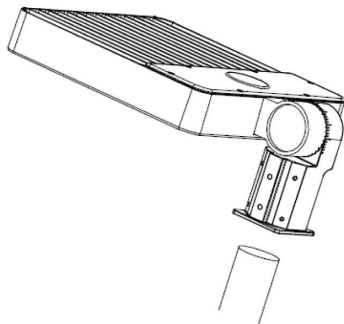

INSTRUCTIONS FOR INSTALLATION

Rotate adapter