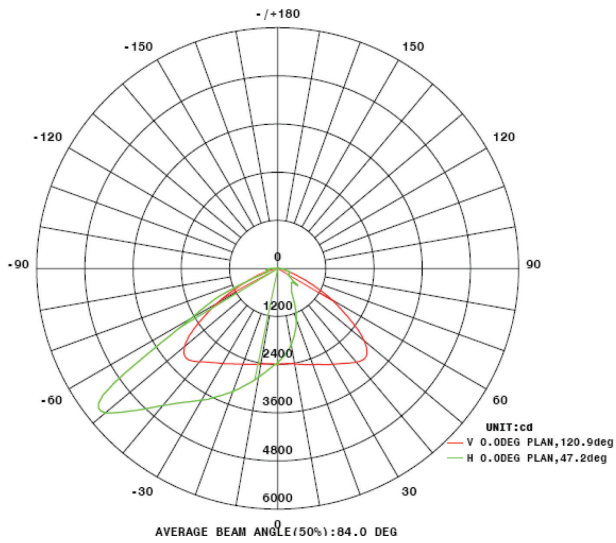

Product	WIN-SB-100W
Watts	100W
Beam Angle	60° / 90° / 120°
Lumens	10000LM
Color Temperature (K)	5000K (Warm White (2700-3500K) & Cool (5000-7000K) available)
IP Rating	IP65
Rated Life	50,000 Hours

LUMINOUS SPOT