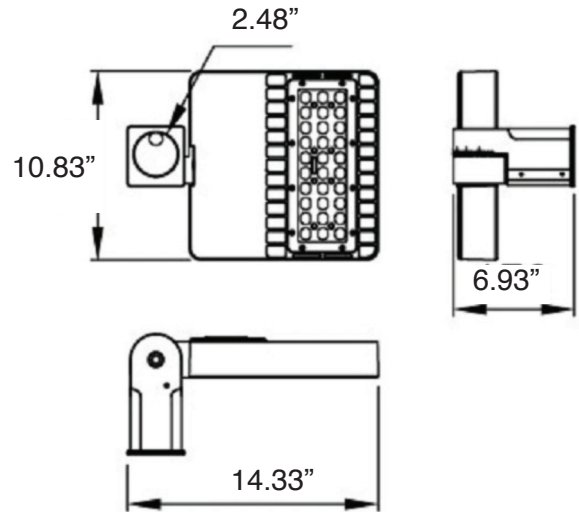

Product	WIN-SB-100W
Watts	100W
Beam Angle	60° / 90° / 120°
Lumens	10000LM
Color Temperature (K)	5000K (Warm White (2700-3500K) & Cool (5000-7000K) available)
IP Rating	IP65
Rated Life	50,000 Hours

LUMINOUS SPOT

DIMENSIONS

INSTRUCTIONS FOR INSTALLATION

Rotate adapter

2225 W. PECOS RD. STE 2 CHANDLER, AZ 85224
P: 480.939.4800 F: 480.248.7266
WINSTARPRODUCTS.COM